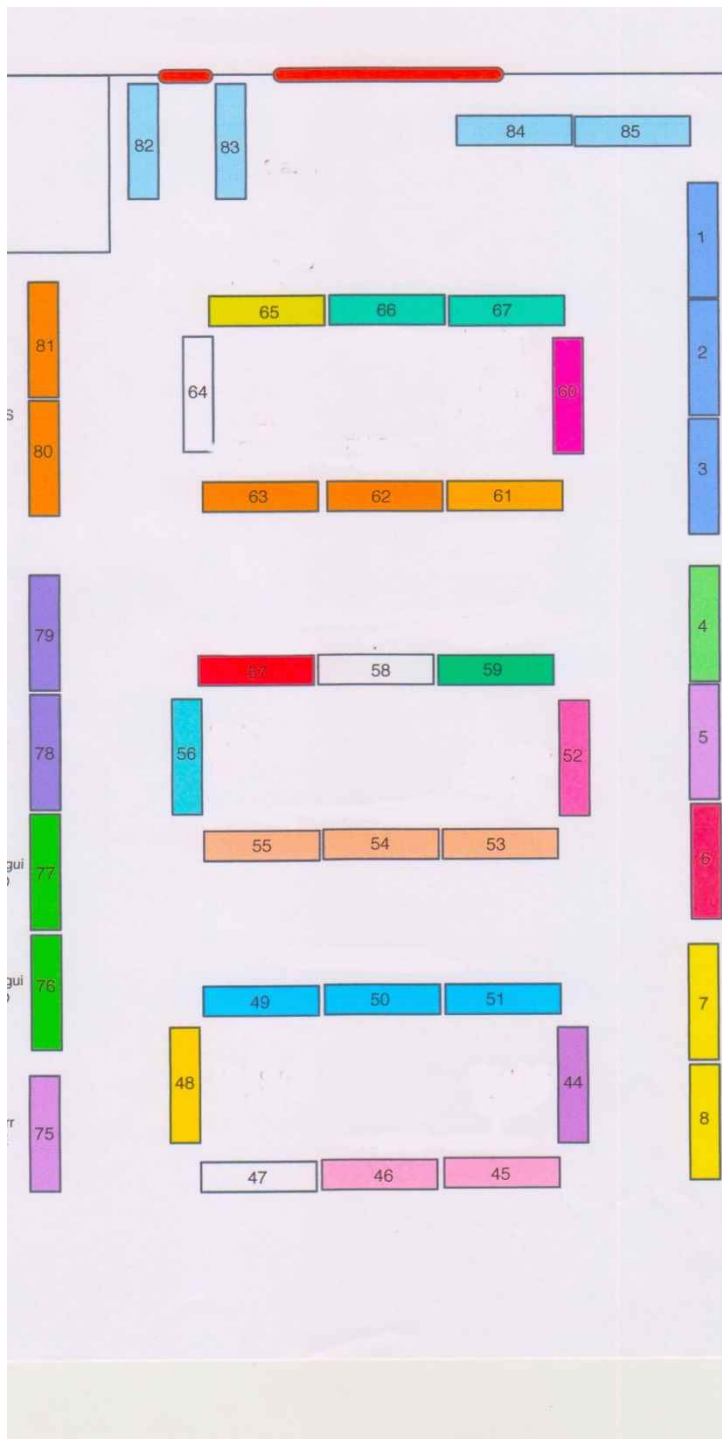

Hamfest Table Information

Layout Rev 20

30th September 2022

New! **VENDOR** cash table at garage door entrance.

Pick up receipt and table allocation number

Click above for HAMFEST website details!

NOTE: HWY 403 Westbound could be full closed for maintenance..Check the above website daily and updates.

Note:

All public and vendors now must use Vendor Entrance

Tables 82 and 83 will be for Super Prize Sales and 50/50

Public cash will take table 18 after vendors arrive.

| Table # | Call Sign | Name | Confirm |
|---------|-----------|-------------------------|---------|
| #1 | .VA3RZZ | Icom Canada | ✓ |
| #2 | .VA3RZZ | Icom Canada | ✓ |
| #3 | .VE3SVE | John Kerr | ✓ |
| #4 | .VE3SVE | John Kerr | ✓ |
| #5 | .VE3SVE | John Kerr | ✓ |
| #6 | .VE3PTA | Steve Cavanaugh | ✓ |
| #7 | .VE3PTA | Steve Cavanaugh | ✓ |
| #8 | .VE3PTA | Steve Cavanaugh | ✓ |
| #9 | .VE3NMI | Gary Hodder | ✓ |
| #10 | .VE3JPS | John Toomey | ✓ |
| #11 | .VA3BTO | Mike Morrison | ✓ |
| #12 | .VA3BTO | Mike Morrison | ✓ |
| #13 | .NPARC | Kevin Lemon | ✓ |
| #14 | .NPARC | Kevin Lemon | ✓ |
| #15 | .NPARC | Kevin Lemon | ✓ |
| #16 | .VE3MKX | Mike Kassay | ✓ |
| #17 | .VE3MKX | Mike Kassay | ✓ |
| #18 | | Vendor/Public Check in | ✓ |
| #19 | .VE3DOU | Peter Goodson | ✓ |
| #20 | HARC CLUB | SALES | ✓ |
| #21 | .VE3BK | Rick Danby private | ✓ |
| #22 | | There is no 22 on sheet | |
| #23 | .VE3BK | Rick Danby private | ✓ |
| #24 | .VE3CZI | Norm Frieden | ✓ |
| #25 | .VE3TOW | Don Bain | ✓ |
| #26 | .SWL | Peter Raidt | ✓ |
| #27 | .SWL | Peter Raidt | ✓ |