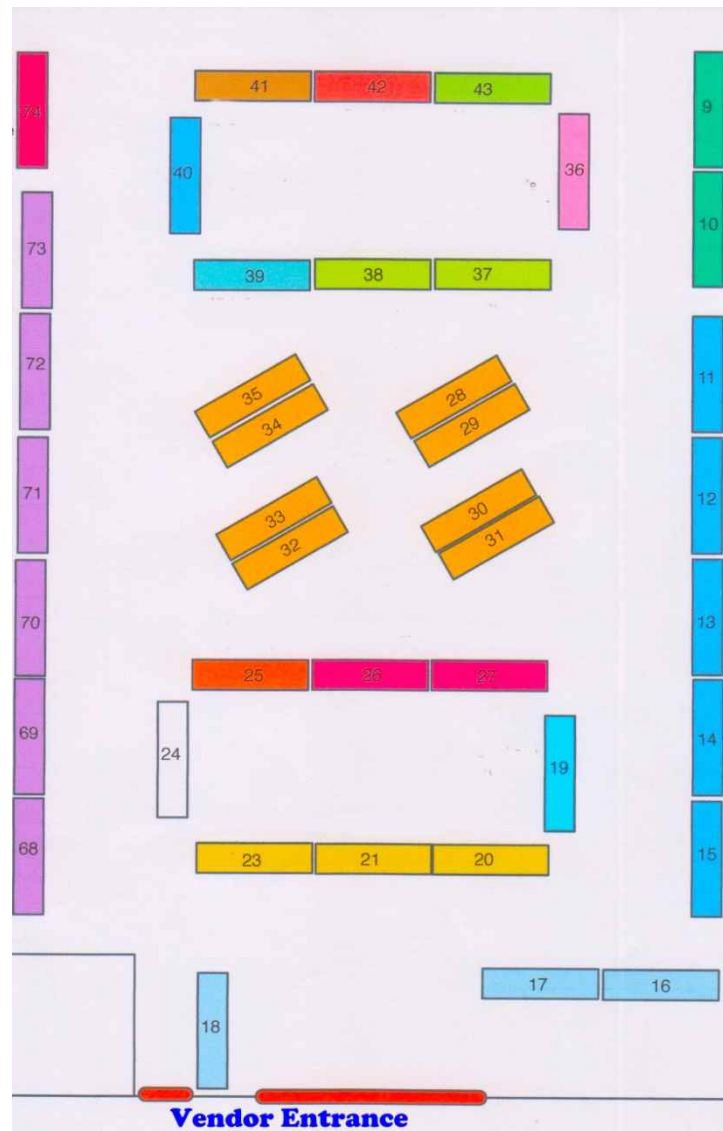

Hamfest Table Information

Layout Rev 20

30th September 2022

New! **VENDOR** cash table at garage door entrance.

Pick up receipt and table allocation number

Click above for HAMFEST website details!

NOTE: HWY 403 Westbound could be full closed for maintenance..Check the above website daily and updates.

Note:

All public and vendors now must use Vendor Entrance

Tables 82 and 83 will be for Super Prize Sales and 50/50

Public cash will take table 18 after vendors arrive.

| Table # | Call Sign | Name | Confirm |
|---------|-----------|-------------------------|---------|
| #1 | .VA3RZZ | Icom Canada | ✓ |
| #2 | .VA3RZZ | Icom Canada | ✓ |
| #3 | .VE3SVE | John Kerr | ✓ |
| #4 | .VE3SVE | John Kerr | ✓ |
| #5 | .VE3SVE | John Kerr | ✓ |
| #6 | .VE3PTA | Steve Cavanaugh | ✓ |
| #7 | .VE3PTA | Steve Cavanaugh | ✓ |
| #8 | .VE3PTA | Steve Cavanaugh | ✓ |
| #9 | .VE3NMI | Gary Hodder | ✓ |
| #10 | .VE3JPS | John Toomey | ✓ |
| #11 | .VA3BTO | Mike Morrison | ✓ |
| #12 | .VA3BTO | Mike Morrison | ✓ |
| #13 | .NPARC | Kevin Lemon | ✓ |
| #14 | .NPARC | Kevin Lemon | ✓ |
| #15 | .NPARC | Kevin Lemon | ✓ |
| #16 | .VE3MKX | Mike Kassay | ✓ |
| #17 | .VE3MKX | Mike Kassay | ✓ |
| #18 | | Vendor/Public Check in | ✓ |
| #19 | .VE3DOU | Peter Goodson | ✓ |
| #20 | HARC CLUB | SALES | ✓ |
| #21 | .VE3BK | Rick Danby private | ✓ |
| #22 | | There is no 22 on sheet | |
| #23 | .VE3BK | Rick Danby private | ✓ |
| #24 | .VE3CZI | Norm Frieden | ✓ |
| #25 | .VE3TOW | Don Bain | ✓ |
| #26 | .SWL | Peter Raidt | ✓ |
| #27 | .SWL | Peter Raidt | ✓ |